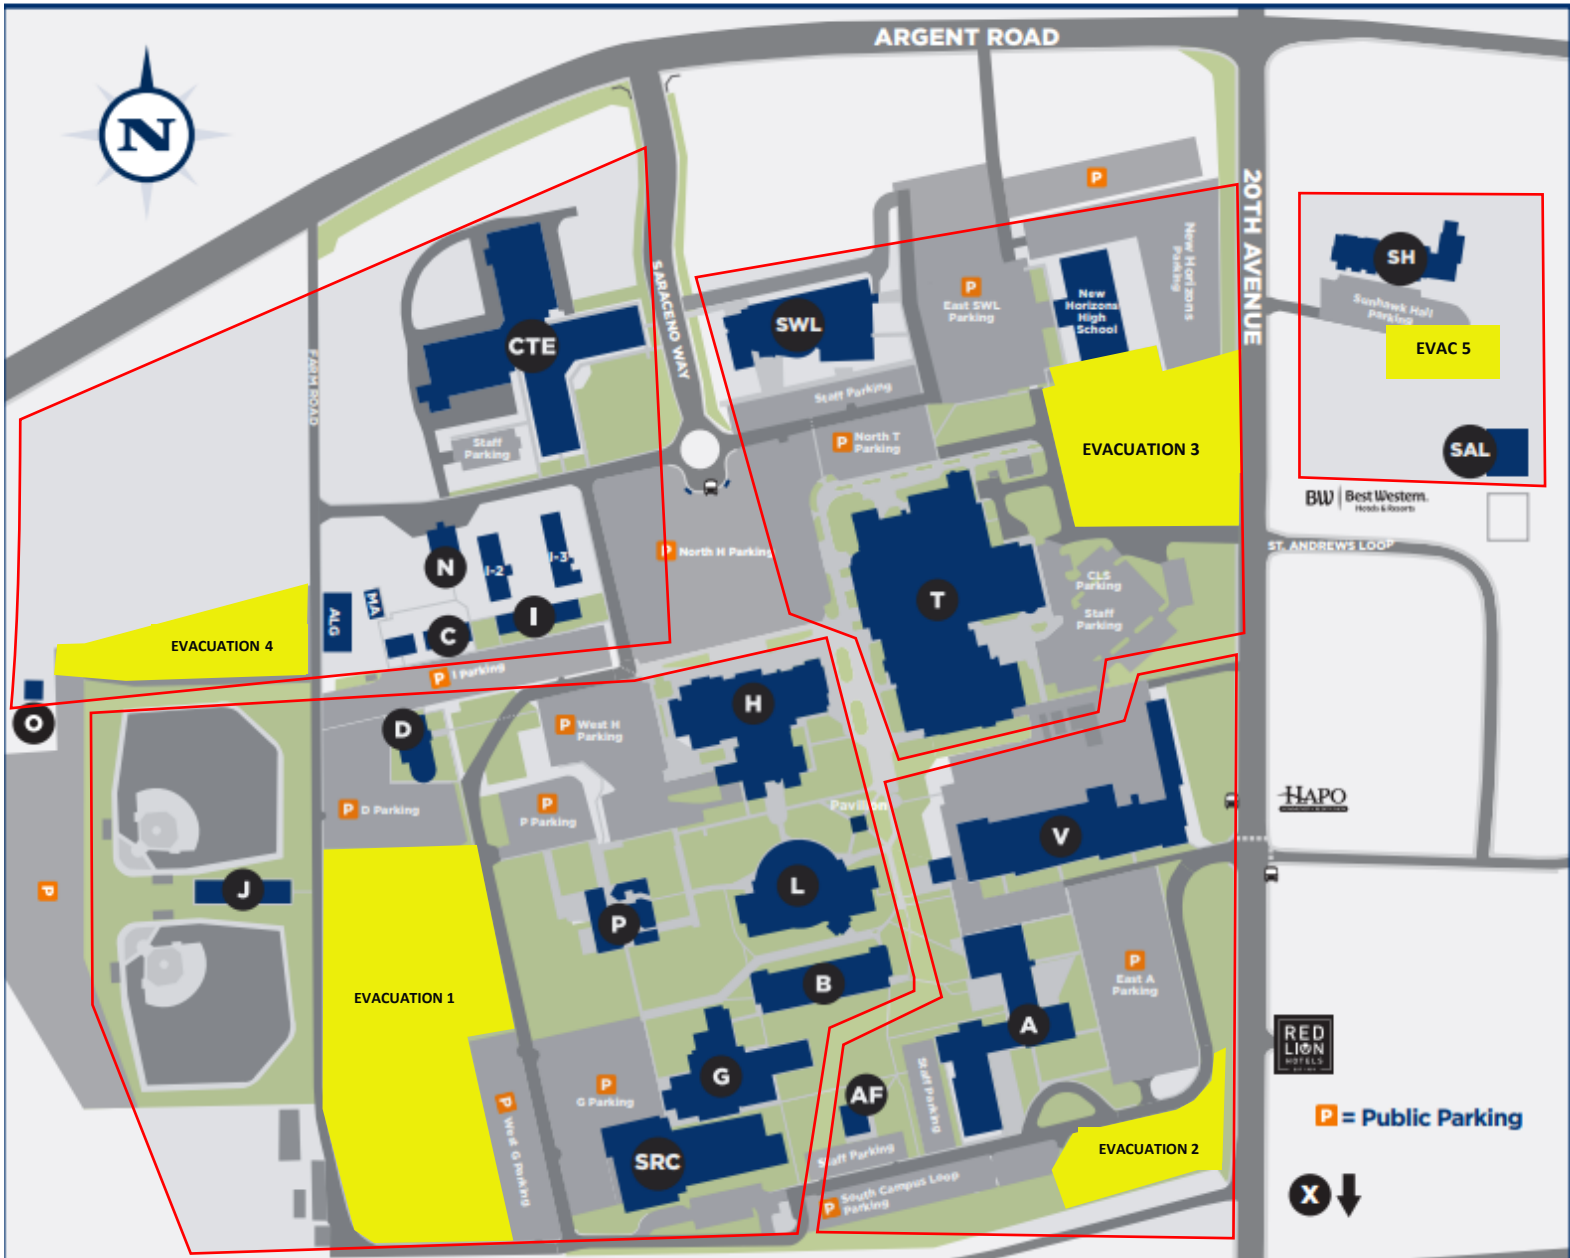

Pasco Campus Building Rally Points

*In the event of a
major emergency,
dial 9-1-1*

*Call Campus
Security after or for
any other issue at*

509.542.4819
or
ext. 7777

- A Administration Building**
Facilities, Human Resources, President's Office, Transitional Studies
- AF Foundation**
- ALG Greenhouse**
- B Business Building**
School of Business
- C C Building**
- CTE Center for Career & Technical Ed.**
School of Career & Technical Education
- D Planetarium**
- G Gymnasium**
Athletics Office, Fitness Center, Gym
- H Hawk Union Building (HUB)**
Hawk Central (Admissions, Cashiering, Financial Aid, Registration), ASCBC, Assessment Center, Bookstore, CAMP, Career Services, Counseling & Advising, Food Pantry, Game Room, Gjerde Center, Student ID, Veterans Center

- I I Buildings**
Graphics & Printing, Marketing
- J Athletic Support**
- L Library**
Epicercenter, Student IT Help Desk
- MA Ag Resource**
- N N Building**
Engineering Technology
- O Observatory**
- P Performing Arts**
School of Arts, Humanities & Communication, Esvelt Gallery, Music, Theatre
- SAL St. Andrews Loop**
Student Housing Office
- SH Sunhawk Hall**
Student Housing
- SWL Social Sciences & World Languages**
School of Education, School of Social & Behavioral Sciences

- SRC Student Recreation Center**
- T Lee R. Thornton Center**
Academic Success Center, Information Services, Disability Support Services, English Language Acquisition, School of Computer Science, School of Math, Science & Engineering, Thornton Courtyard, TRIO/SSS, Upward Bound, Workforce Education Center
- V V Building**
Facilities, Lost & Found, Parking Services, Security
- X CBAC Building**
1620 N. 20th Ave., Pasco
Early Childhood Education, Teacher Education