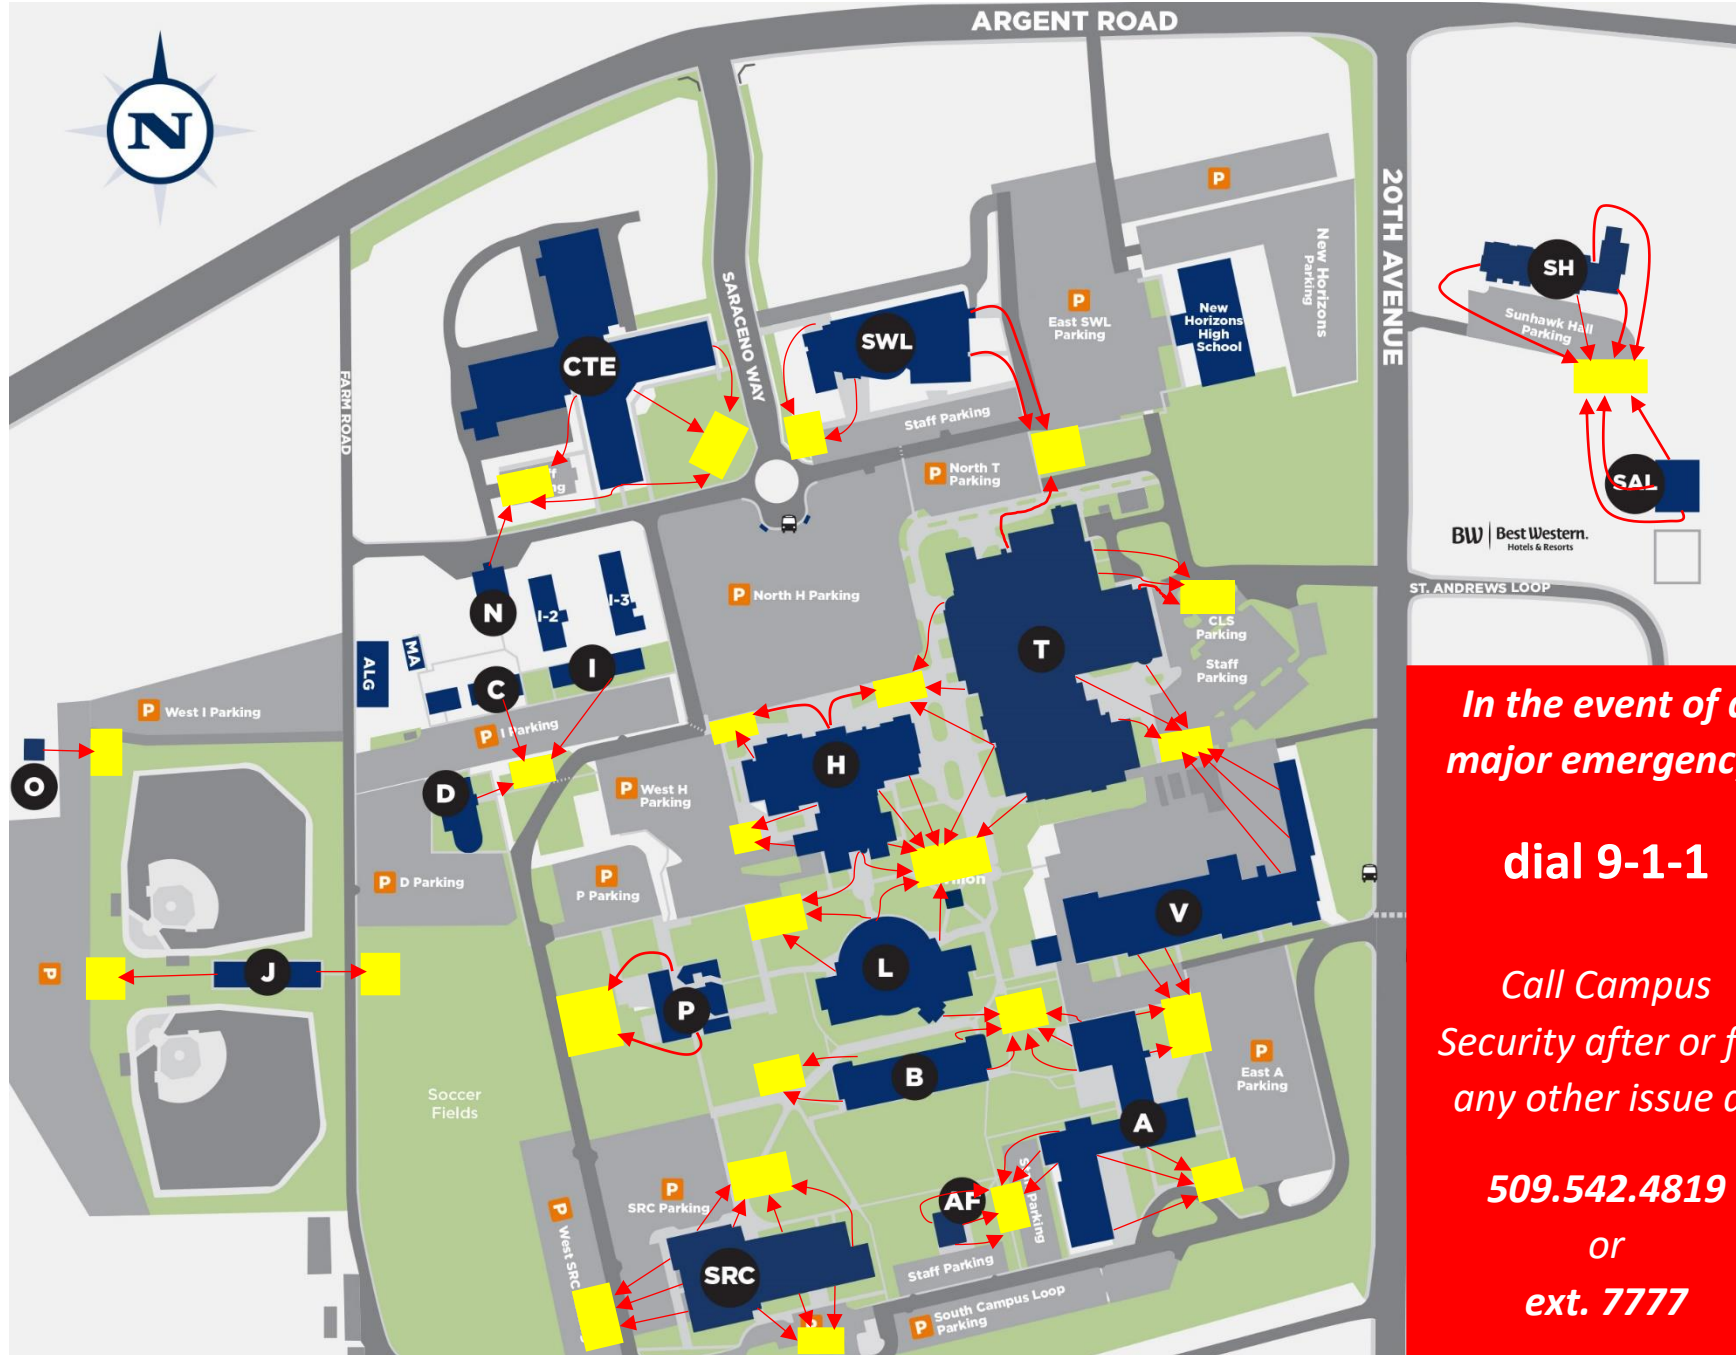

Pasco Campus Building Rally Points

*In the event of a
major emergency,
dial 9-1-1*

*Call Campus
Security after or for
any other issue at*

509.542.4819
or
ext. 7777

- A Administration Building**
Facilities, Human Resources, President's Office, Transitional Studies
- AF Foundation**
- ALG Greenhouse**
- B Business Building**
School of Business
- C C Building**
- CTE Center for Career & Technical Ed.**
School of Career & Technical Education
- D Planetarium**
- G Gymnasium**
Athletics Office, Fitness Center, Gym
- H Hawk Union Building (HUB)**
Hawk Central (Admissions, Cashiering, Financial Aid, Registration), ASCBC, Assessment Center, Bookstore, CAMP, Career Services, Counseling & Advising, Food Pantry, Game Room, Gjerde Center, Student ID, Veterans Center

- I I Buildings**
Graphics & Printing, Marketing
- J Athletic Support**
- L Library**
Epicercenter, Student IT Help Desk
- MA Ag Resource**
- N N Building**
Engineering Technology
- O Observatory**
- P Performing Arts**
School of Arts, Humanities & Communication, Esvelt Gallery, Music, Theatre
- SAL St. Andrews Loop**
Student Housing Office
- SH Sunhawk Hall**
Student Housing
- SWL Social Sciences & World Languages**
School of Education, School of Social & Behavioral Sciences

- SRC Student Recreation Center**
- T Lee R. Thornton Center**
Academic Success Center, Information Services, Disability Support Services, English Language Acquisition, School of Computer Science, School of Math, Science & Engineering, Thornton Courtyard, TRIO/SSS, Upward Bound, Workforce Education Center
- V V Building**
Facilities, Lost & Found, Parking Services, Security
- X CBAC Building**
1620 N. 20th Ave., Pasco
Early Childhood Education, Teacher Education